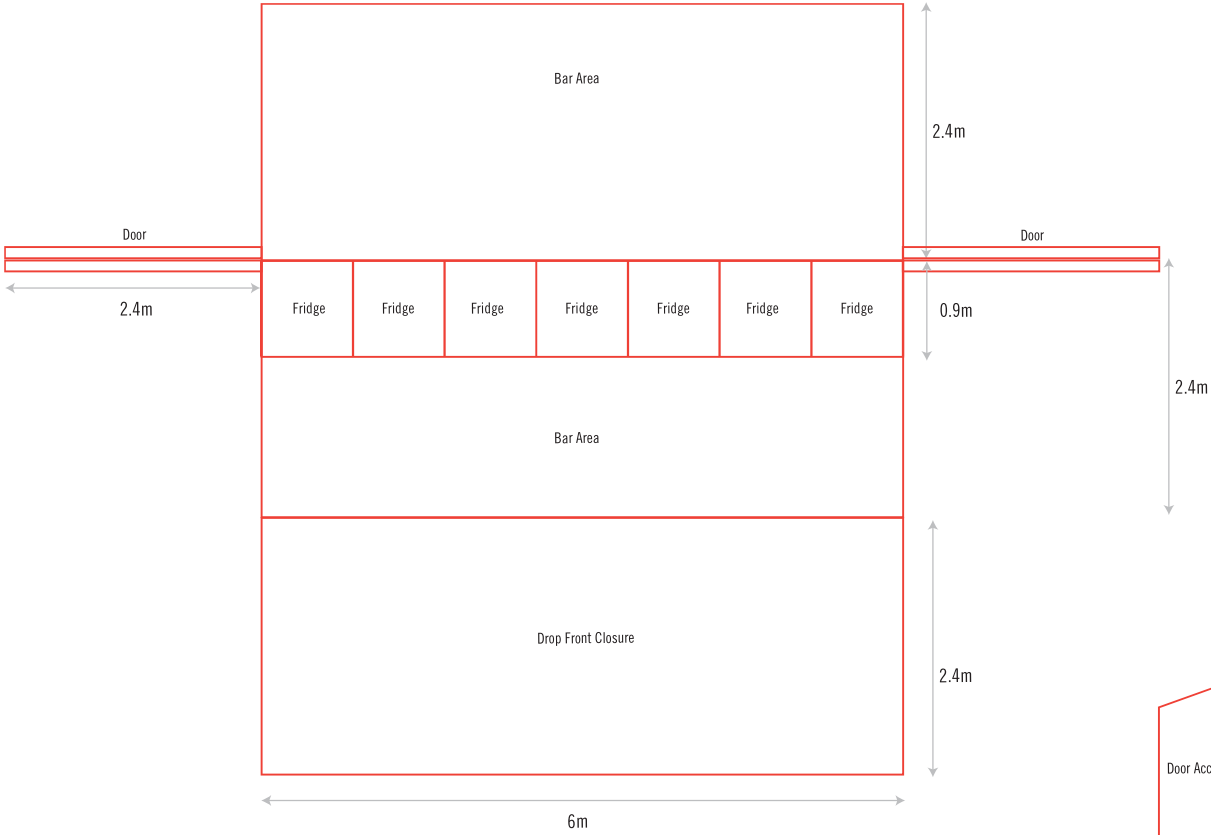

ROCKBOX

Thurlestone Golf Course Overflow Plan Scale: 1:100

10m

- Area of Supply
- Area of Consumption

0 10 20 30 40 50 metres

Summer 2023 Layout

ROCKBOX

Thurlestone Golf Course Overflow
Rockbox Bar

BAR VIEW PLAN

BAR VIEW DETAIL

Summer 2023 Layout