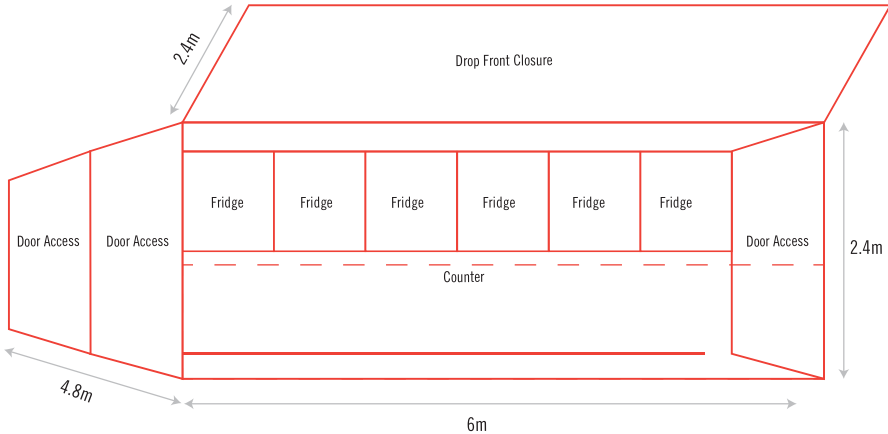

ROCKBOX

Thurlestone Golf Course Overflow Plan Scale: 1:100

10m

- Area of Supply
- Area of Consumption

0 10 20 30 40 50 metres

Summer 2023 Layout

ROCKBOX

Thurlestone Golf Course Overflow
Rockbox Bar

BAR VIEW PLAN

BAR VIEW DETAIL

Summer 2023 Layout