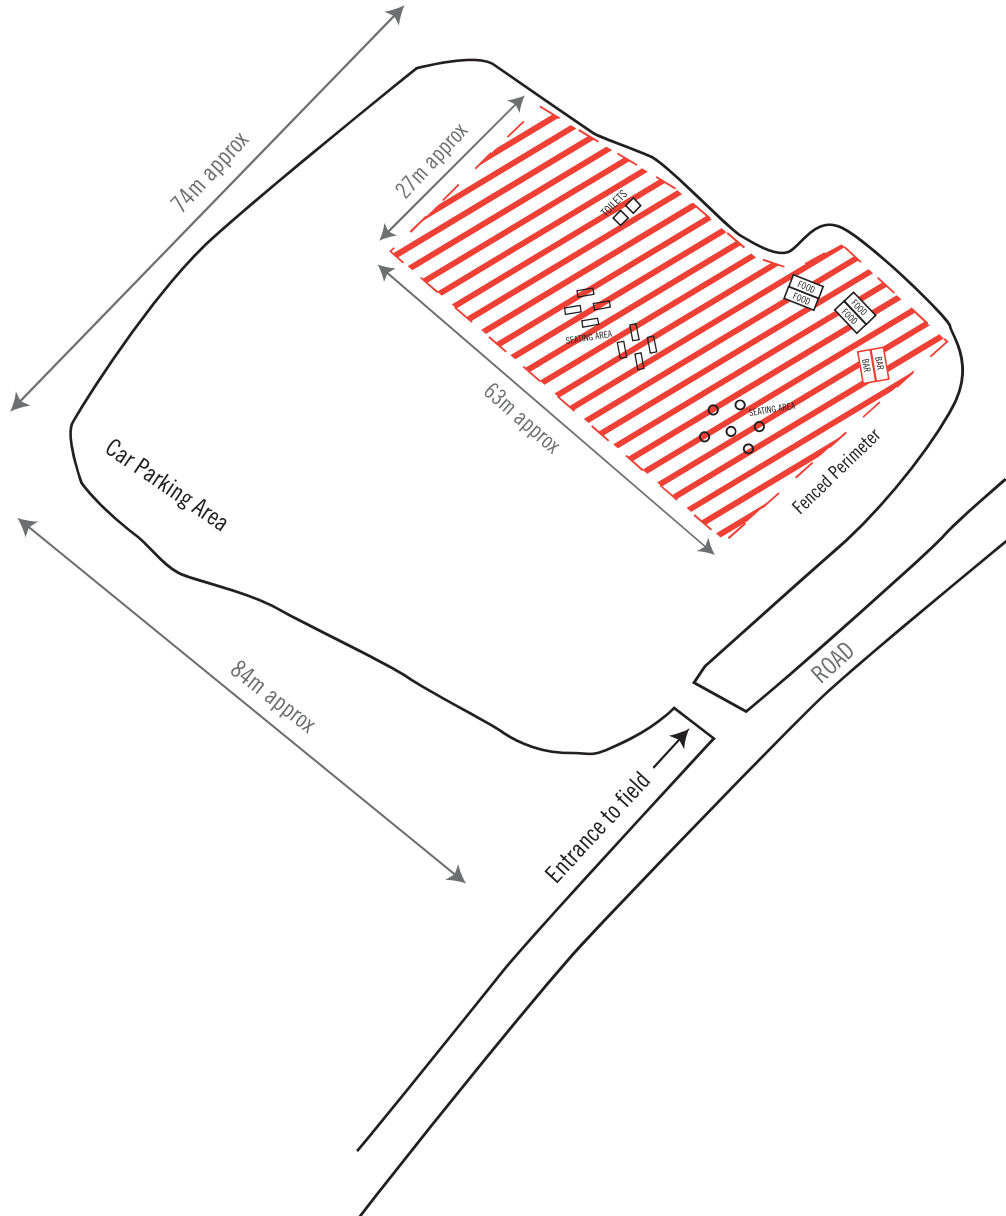

ROCKBOX

Thurlestone Golf Course Overflow Plan Scale: 1:100

10m

- Area of Supply
- Area of Consumption

0 10 20 30 40 50 metres

Summer 2023 Layout

ROCKBOX

Thurlestone Golf Course Overflow
Rockbox Bar

BAR VIEW PLAN

BAR VIEW DETAIL

Summer 2023 Layout